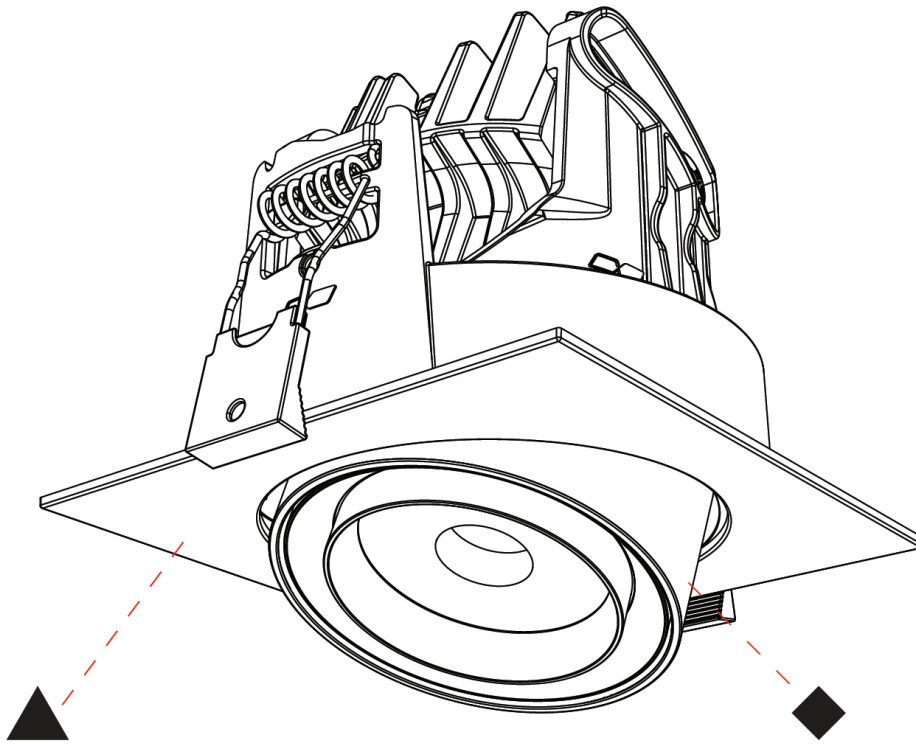

CENTRIQ SQUARE FLEX ADJUSTABLE RECESSED

A35986-

PROJECT	_____
TYPE	_____
SPECIFIER	_____
QUANTITY	_____
DATE	_____

A